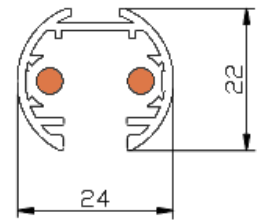

Material	Extruded aluminium, Conductors made of 4mm ² copper
Finish	Grey Black White
Type	One circuit 12V DC max. 20A
Dimming	Track is NOT dimmable
Protection class	IP20
Operating voltage	12V DC
Length	2m
Mounting	Ceiling or suspended with wire